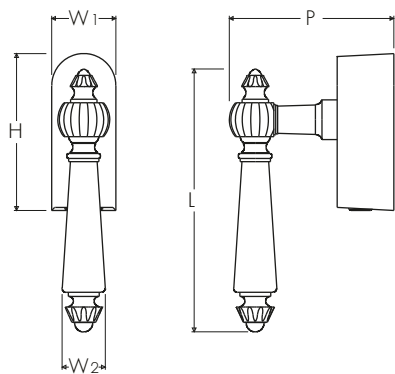

ATELIER BONOMI

Drehkipp con Chiave per Finestra Serie Nouveau Nouveau Series Drehkipp Window Handle with Key

Dimensioni
Dimensions

L	P	W 2	W 1	H
139	87	23	34	83

Dimensioni in millimetri
Dimensions given in millimeters

Fornito con meccanismo DK q.7x45mm e viti M5x50mm.
Disponibile in tutte le finiture standard.
Dimensioni e finiture su misura disponibili su richiesta.
Regularly furnished with DK mechanism q.7x45mm and M5x50mm screws.
Additional sizes available by special order. Available in standard and custom finishes.