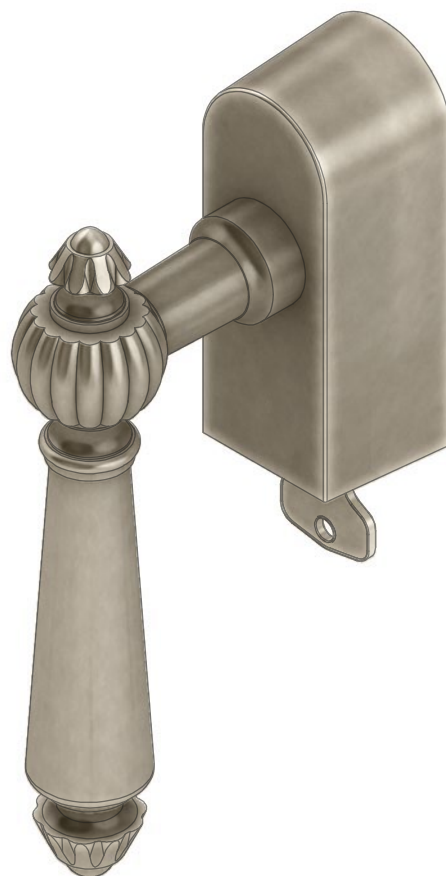

ATELIER BONOMI

Drehkipp con Chiave per Finestra Serie Nouveau Nouveau Series Drehkipp Window Handle with Key

Dimensioni
Dimensions

L	P	W 2	W 1	H
139	87	23	34	83

Dimensioni in millimetri
Dimensions given in millimeters

Fornito con meccanismo DK q.7x45mm e viti M5x50mm.
Disponibile in tutte le finiture standard.
Dimensioni e finiture su misura disponibili su richiesta.
Regularly furnished with DK mechanism q.7x45mm and M5x50mm screws.
Additional sizes available by special order. Available in standard and custom finishes.